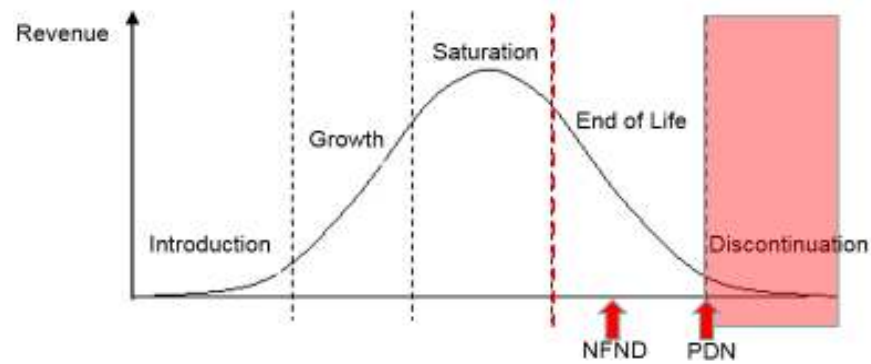

Light is OSRAM

Product Discontinuation (acc. JEDEC J-STD-048) OS-PD-2018-073

18-Sept-2018

Last order:	15-Dec-2018
Last delivery:	15-Mar-2019
Reason:	Reel size conversion R18 to R33

Please direct your feedback to your local Sales office.